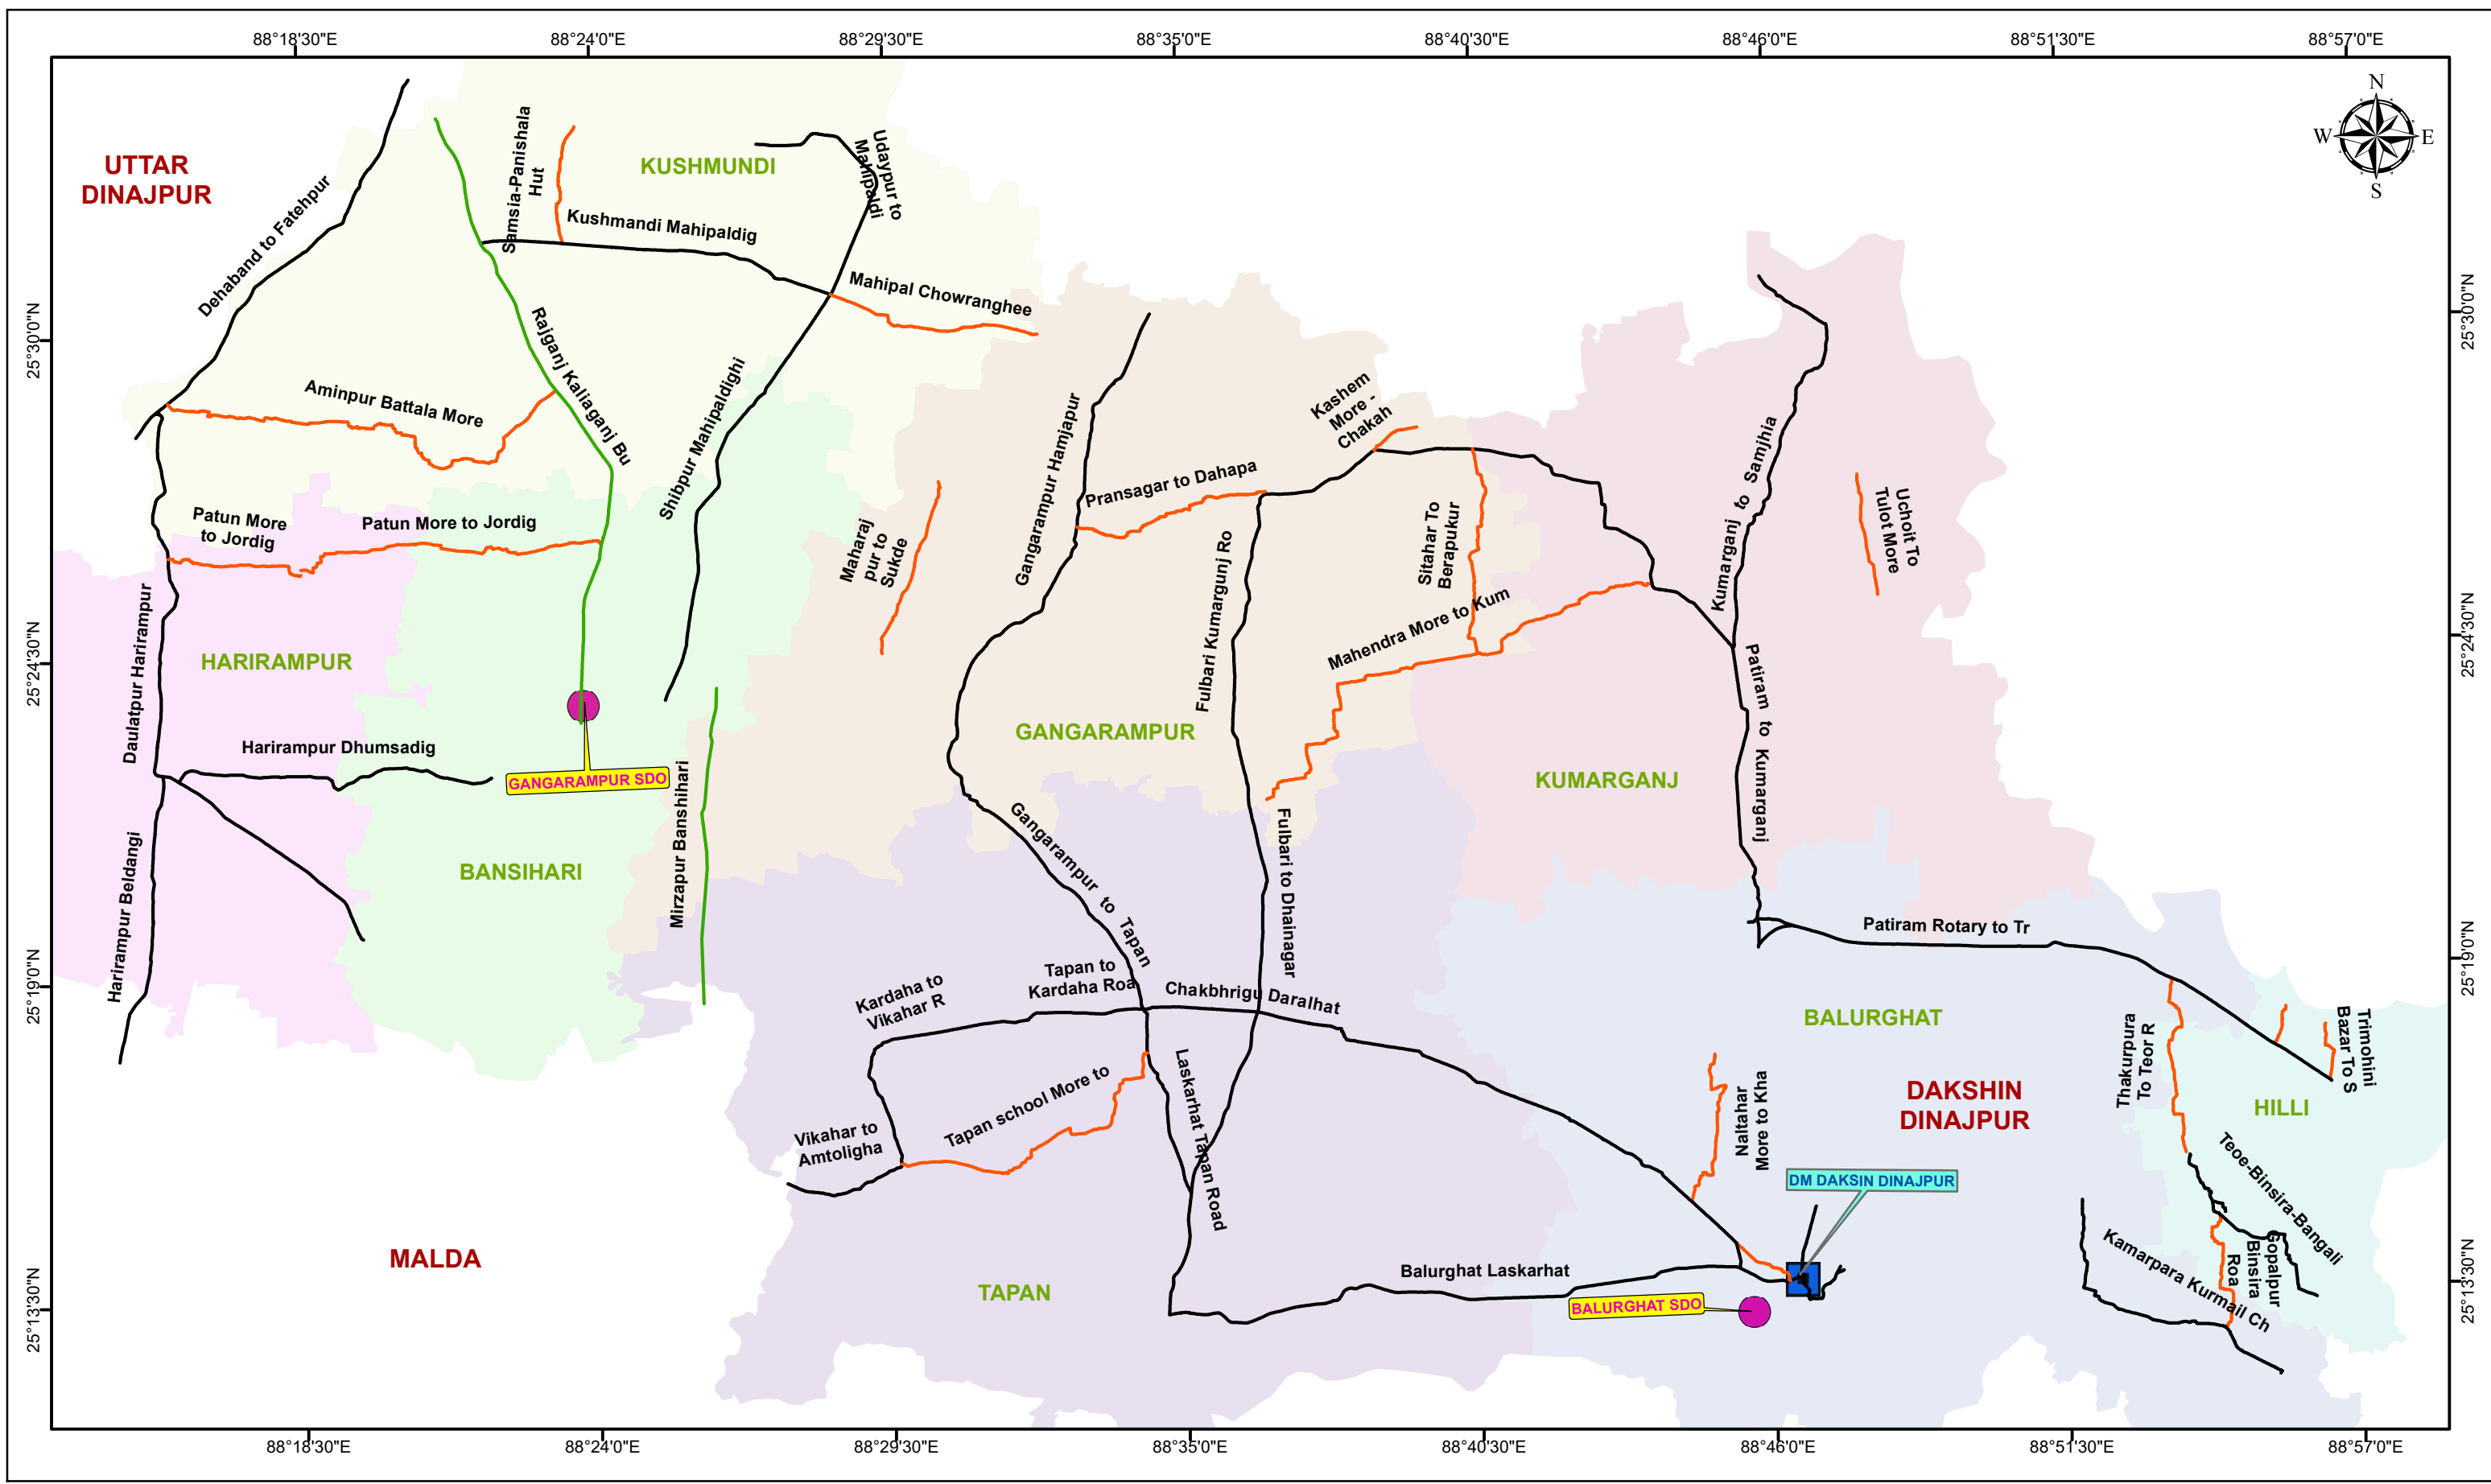

DAKSHIN DINAJPUR

LEGEND

	STATE HIGHWAY		SUB-DIVISION OFFICE
	MAJOR DISTRICT ROAD		DM OFFICE
	RURAL ROAD		DISTRICT

1:50000

Kilometers